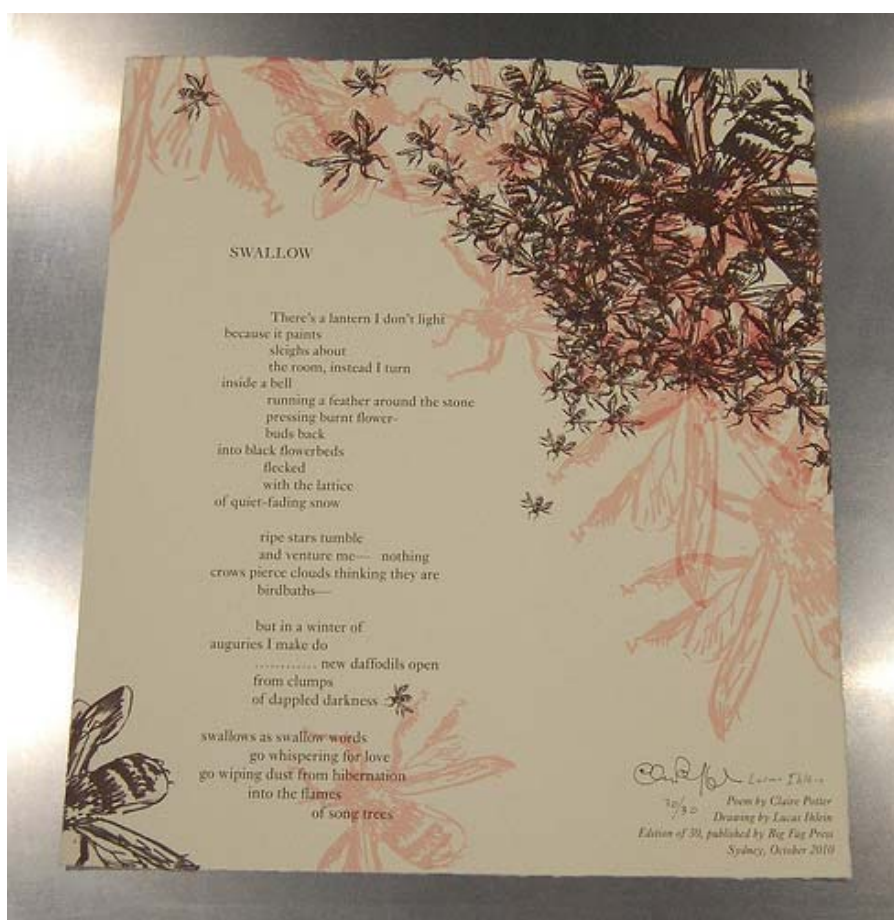

Claire Potter and Lucas Ihlein: Swallow

Claire Potter and Lucas Ihlein: *Swallow*

First edition, 2010.

39X45 cm

Salmon and Dark Brown on acid-free 240gsm cotton rag paper with deckle edge.

Limited edition of 30, signed and numbered by both the poet and the artist.